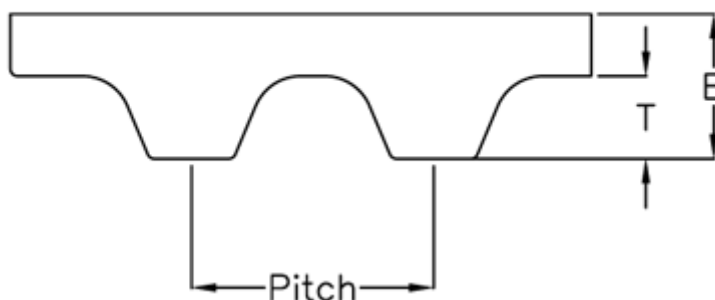

Article number: 602776230606

Description: Gates Timing Belt Synchropower PU 32 T10 600

Measures

Height B mm	= 4.5
Height T mm	= 2.5
Length	= 600
Number of teeth	= 60
Pitch	= 10
Type	= PU 32 T10 600
Width	= 32